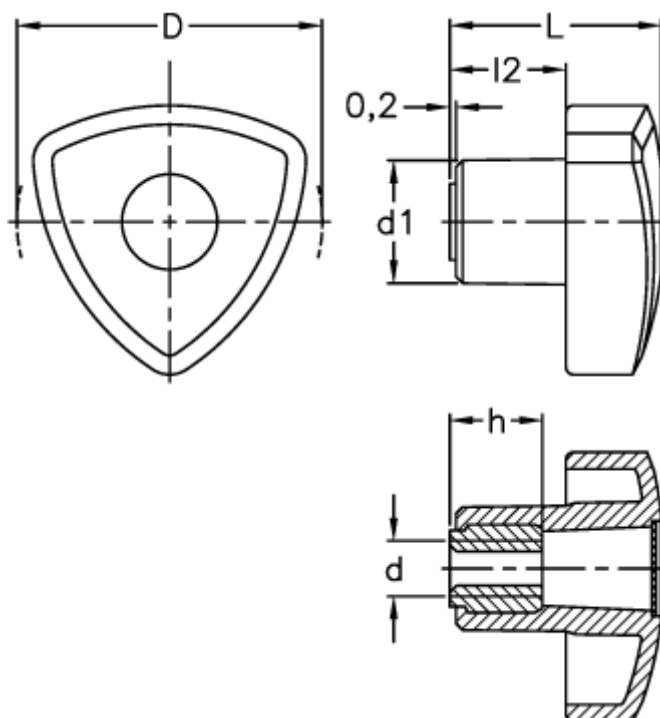

Article number: 2302084201

Description: E+G Lock knob
VTR.60 B-M10, black

Measures

d	= 60
d_1	= 22
d_6H	= M10
L	= 41
l_2	= 22